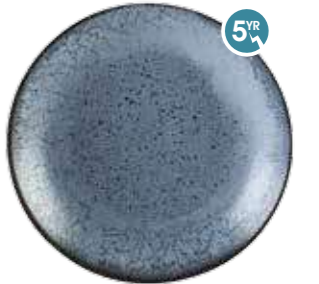

Glacier

Inspire with incredible ice blue; choose Glacier for truly indulgent dishes.

Rimmed Plates
 183232GL Pk:(6) 32cm / 12¹/₂"
 Disc Price Each: **£9.96**
 183227GL Pk:(6) 27cm / 10¹/₂"
 Disc Price Each: **£7.56**

Coupe Plates
 187631GL Pk:(6) 31cm / 12¹/₄"
 Disc Price Each: **£10.46**
 187627GL Pk:(6) 27cm / 10¹/₂"
 Disc Price Each: **£8.60**

Soup/Pasta Plate
 173925GL Pk:(6) 26cm / 10¹/₄"
 Disc Price Each: **£9.88**

Rectangular Plates
 118432GL Pk:(6) 32cm / 12¹/₂"
 Disc Price Each: **£10.88**
 118427GL Pk:(6) 27cm / 10¹/₂"
 Disc Price Each: **£8.92**

Square Plates
 184429GL Pk:(6) 29cm / 11¹/₂"
 Disc Price Each: **£10.94**
 184427GL Pk:(6) 27cm / 10¹/₂"
 Disc Price Each: **£9.28**