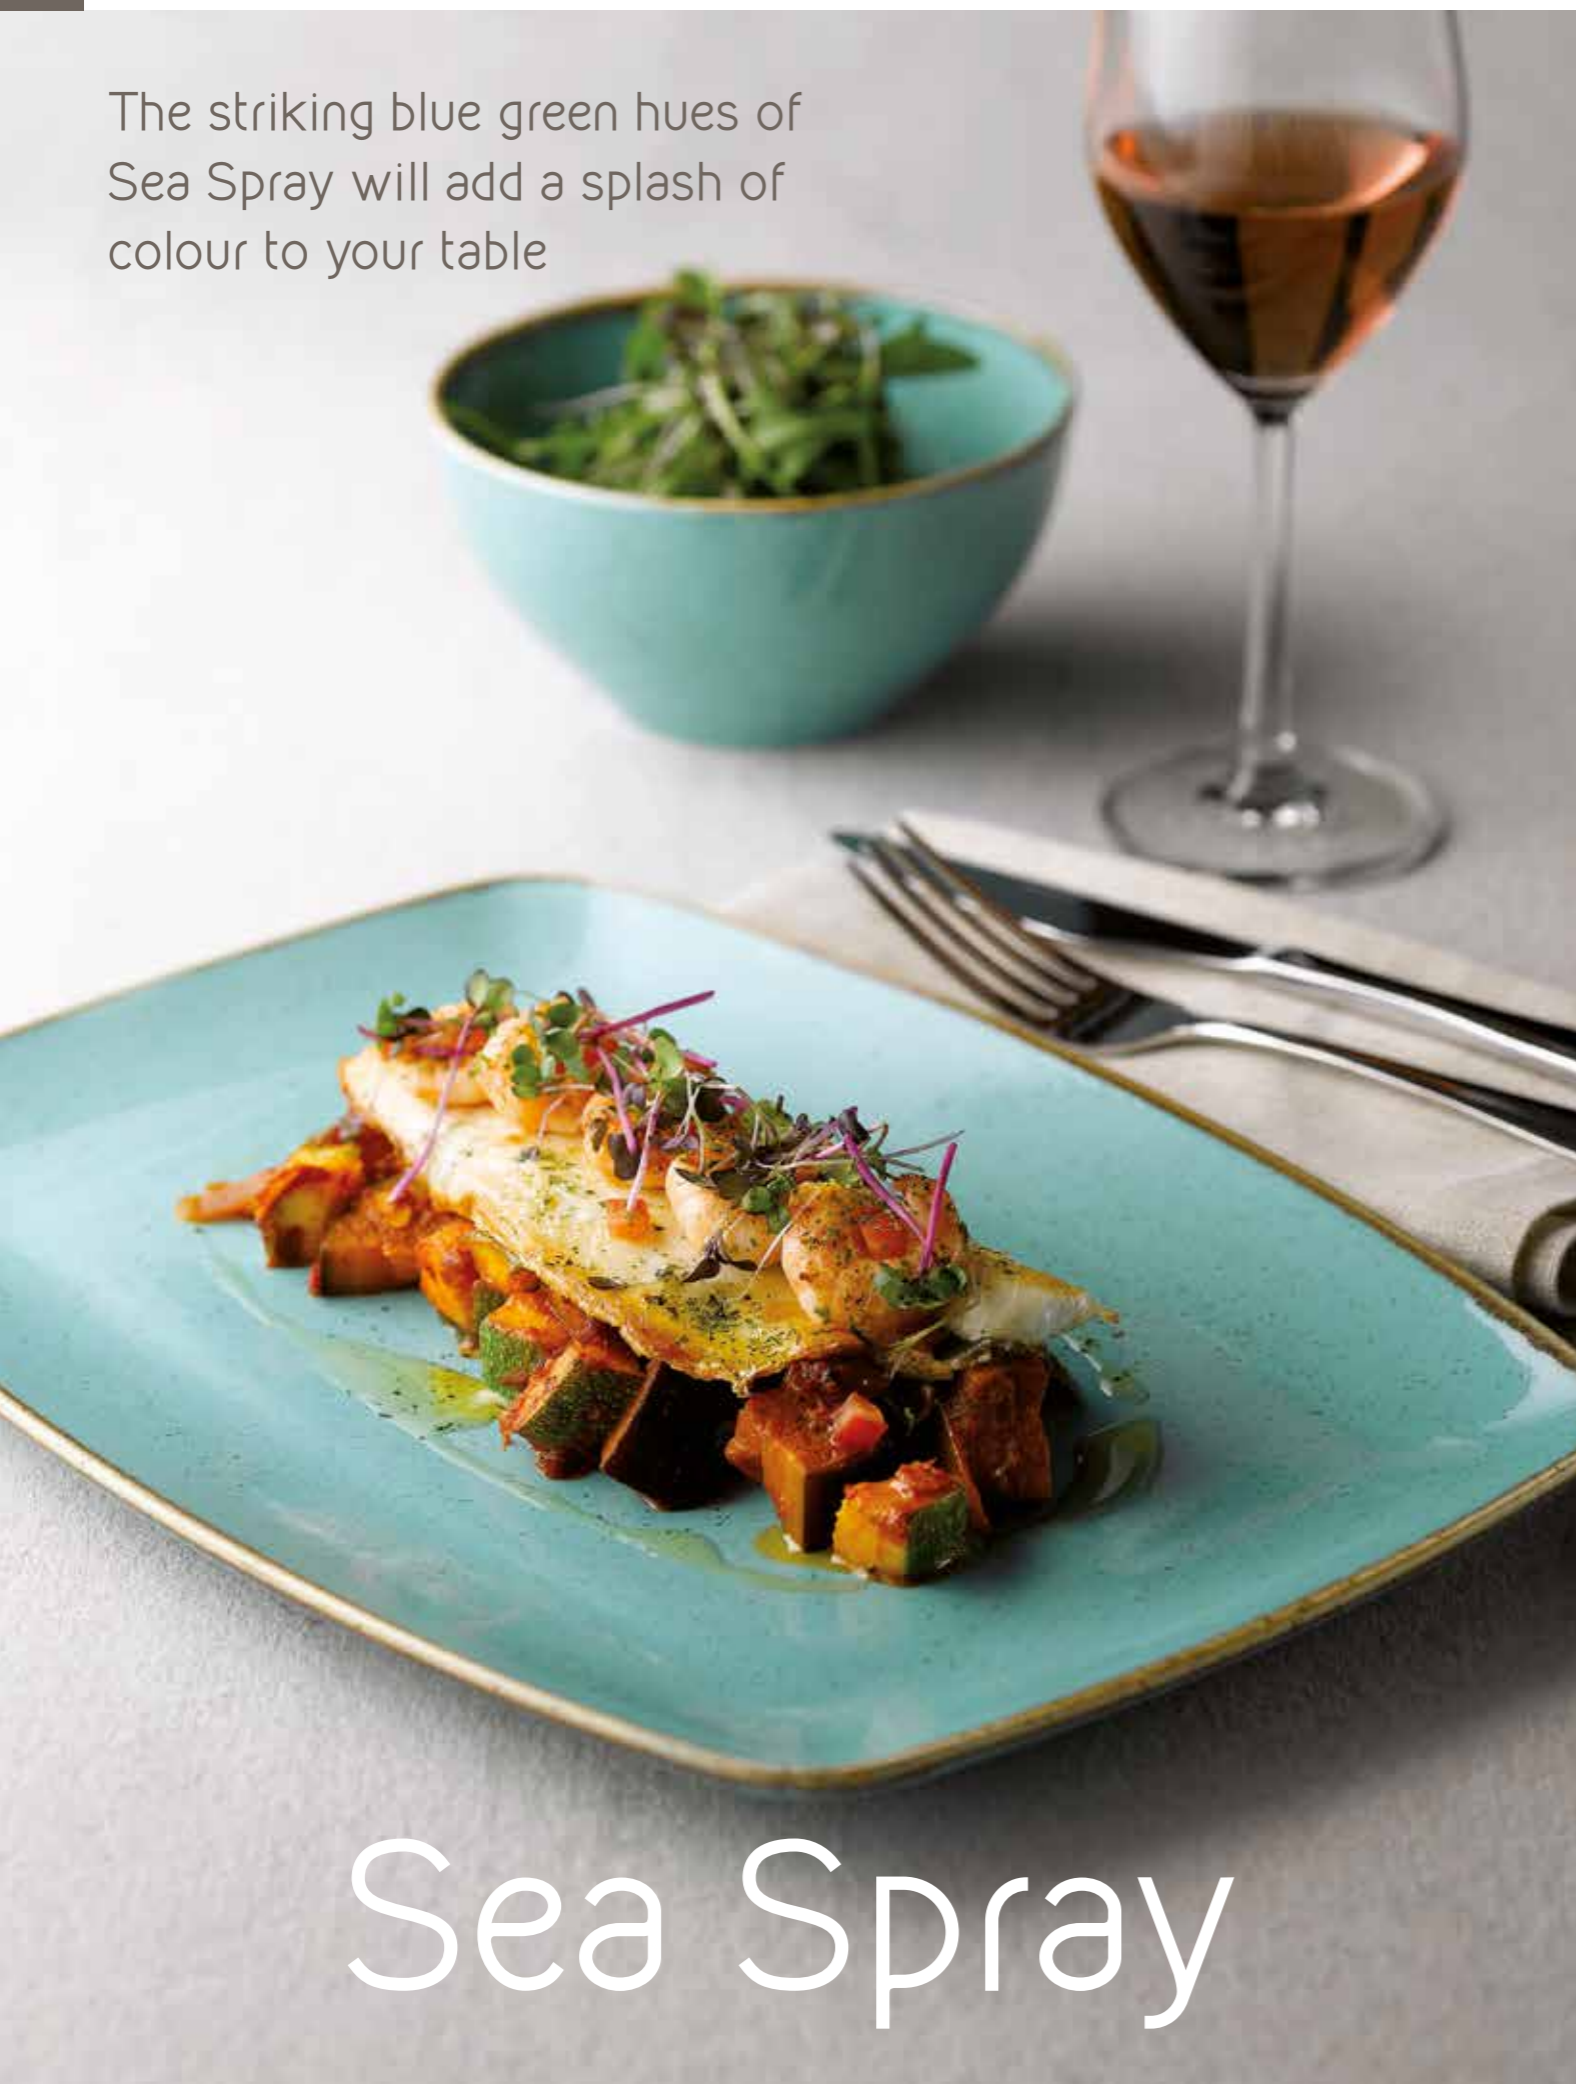

The striking blue green hues of Sea Spray will add a splash of colour to your table

Sea Spray