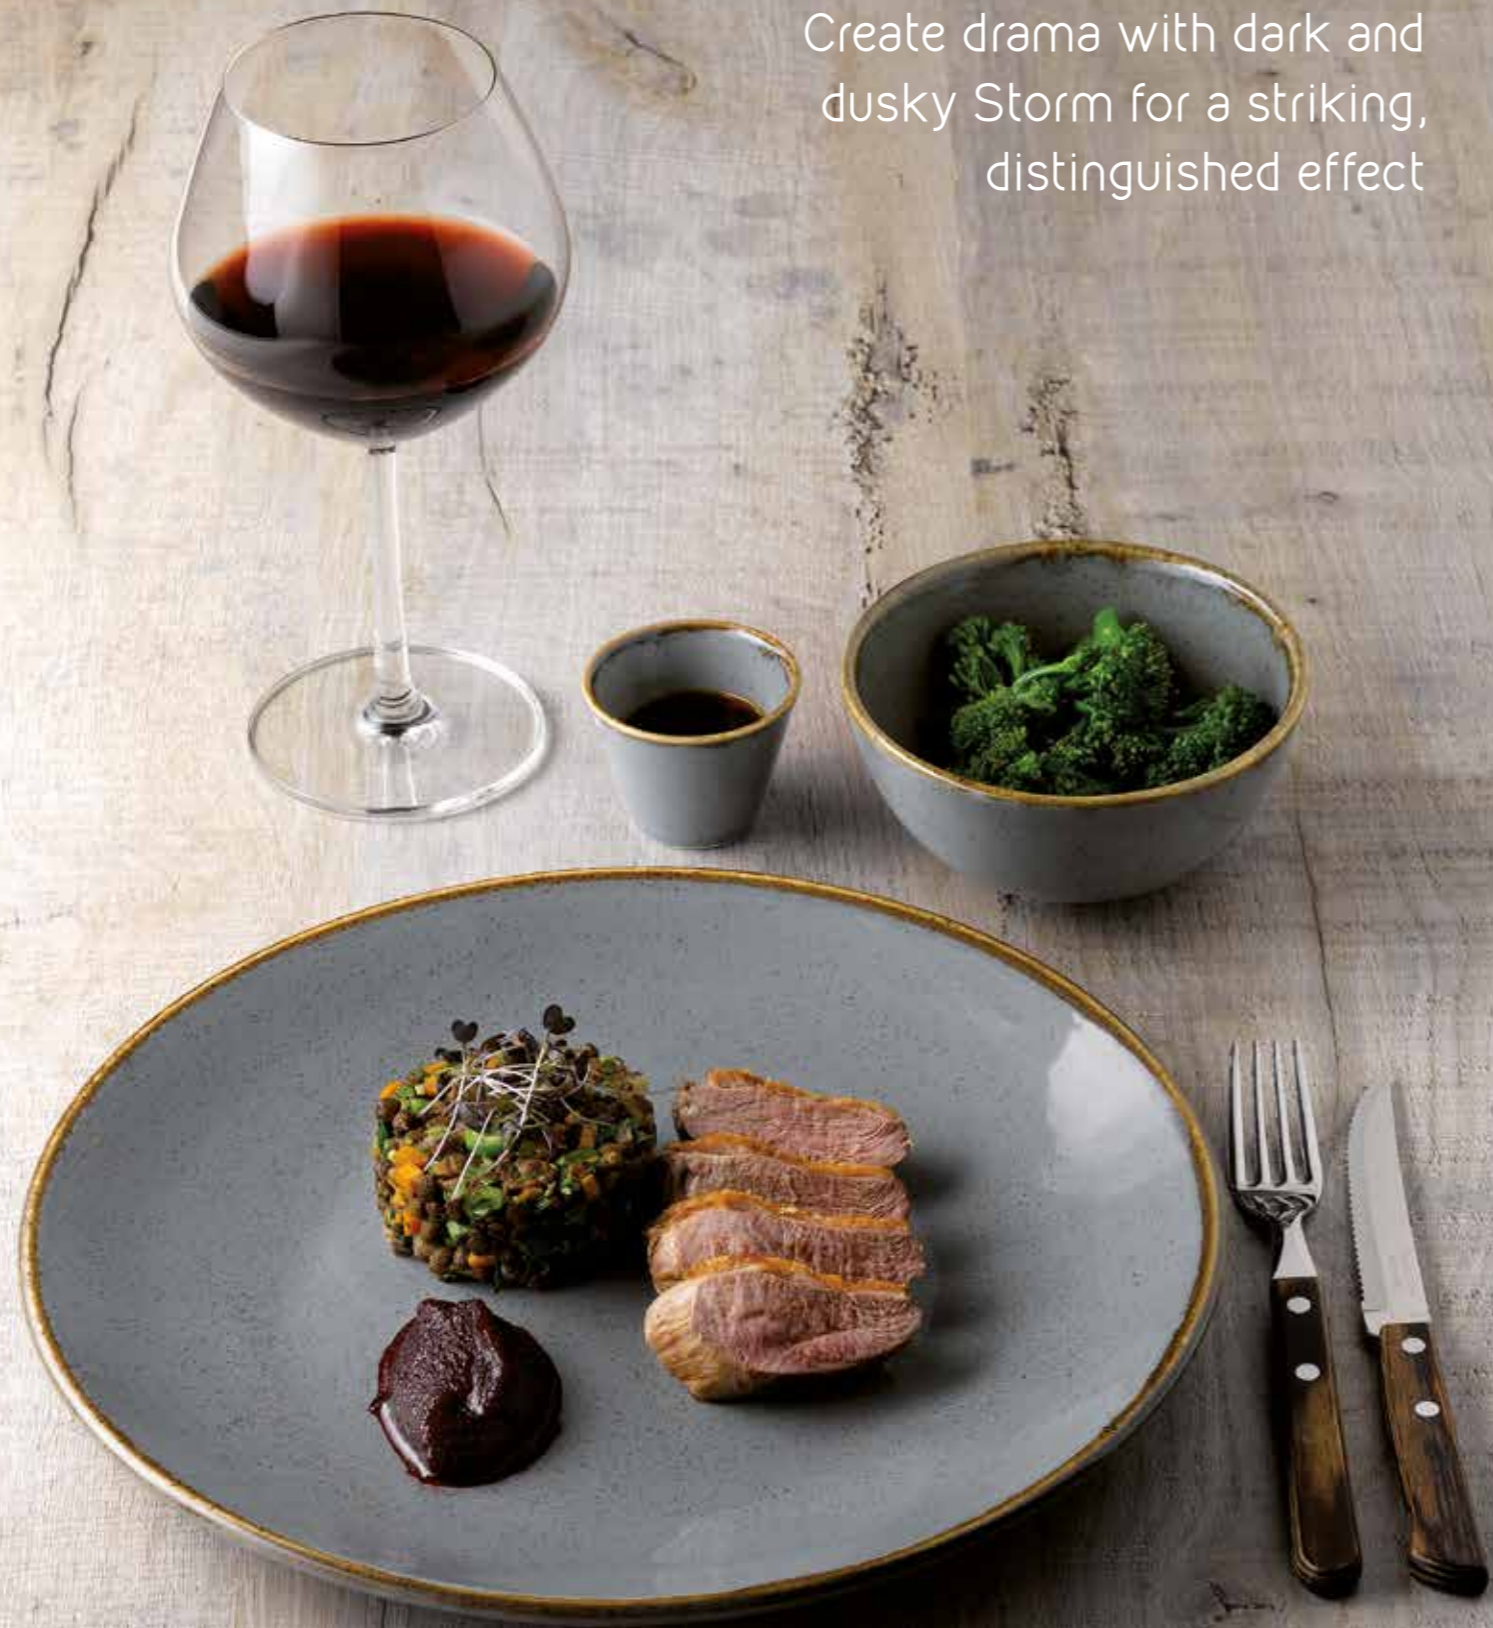

Create drama with dark and dusky Storm for a striking, distinguished effect

Storm

Storm Pizza Plates
162932RM Pk:(6) 32cm / 12 1/2"
Disc Price Each: £9.63
162928RM Pk:(6) 28cm / 11"
Disc Price Each: £7.84

Storm Coupe Plates
187630RM Pk:(6) 30cm / 12"
Disc Price Each: £9.20
187628RM Pk:(6) 28cm / 11"
Disc Price Each: £7.29
187624RM Pk:(6) 24cm / 9 1/2"
Disc Price Each: £6.51
187618RM Pk:(6) 18cm / 7"
Disc Price Each: £3.47

Storm Pasta Plates
173930RM Pk:(6) 30cm / 12"
Disc Price Each: £13.48
173925RM Pk:(6) 26cm / 10"
Disc Price Each: £10.38

Storm Coupe Bowls
197630RM Pk:(6) 30cm / 12"
Disc Price Each: £11.32
197626RM Pk:(6) 26cm / 10 1/4"
Disc Price Each: £8.92

Storm Footed Bowl
368126RM Pk:(6) 26cm / 10 1/4"
Disc Price Each: £9.81

Storm Oval Plate
112131RM Pk:(6) 30 x 23cm / 12" x 9"
Disc Price Each: £8.59

Storm Narrow Oval Plates
118132RM Pk:(6) 32 x 20cm / 12 1/2" x 8"
Disc Price Each: £12.00
118130RM Pk:(6) 30 x 15cm / 12" x 6"
Disc Price Each: £7.90

Storm Rectangular Plates
NEW 118432RM Pk:(6) 32 x 24cm / 12 1/2" x 9 1/2"
Disc Price Each: £8.68
118331RM Pk:(6) 31 x 18cm / 12" x 7"
Disc Price Each: £10.33
NEW 118427RM Pk:(6) 27 x 20cm / 10 1/2" x 7 3/4"
Disc Price Each: £7.08

Storm Rectangular Platters
358835RM Pk:(6) 35 x 25cm / 13 3/4" x 10"
Disc Price Each: £18.84
358827RM Pk:(6) 27 x 21cm / 10 2/3" x 8 1/4"
Disc Price Each: £11.44

Storm Rectangular Platter
358836RM Pk:(6) 35cm x 15.5cm / 13 3/4" x 6"
Disc Price Each: £14.48

Storm Bowls
368216RM Pk:(6) 16cm (85cl) / 6 1/4" (30 oz)
Disc Price Each: £7.15
363914RM Pk:(6) 14cm (50cl) / 5 1/2" (17 1/2 oz)
Disc Price Each: £5.81

Storm Conic Bowls
368211RM Pk:(6) 11.5cm (40cl) / 4 1/2" (14 oz)
Disc Price Each: £3.93
368209RM Pk:(6) 9cm (20cl) / 3 1/2" (7 oz)
Disc Price Each: £3.41
368206RM Pk:(6) 5.5cm (5cl) / 2 1/4" (1 3/4 oz)
Disc Price Each: £2.03

Storm Rice Bowl
362913RM Pk:(6) 13cm (31cl) / 5" (11 oz)
Disc Price Each: £4.35

Storm Bowl Cups & Saucer
322134RM Pk:(6) 34cl / 12 oz
Disc Price Each: £3.95
322125RM Pk:(6) 25cl / 9 oz
Disc Price Each: £3.68
132115RM Pk:(6) 16cm / 6 1/4"
Disc Price Each: £2.76

Storm Espresso Cup & Saucer
NEW 312109RM Pk:(6) 9cl / 3 oz
Disc Price Each: £3.45
122112RM Pk:(6) 12cm / 4 1/2"
Disc Price Each: £2.31

Storm Mug
424736RM Pk:(6) 34cl / 12 oz
Disc Price Each: £4.50

Storm Conic Jug
378415RM Pk:(6) 15cl / 5 oz
Disc Price Each: £7.77

Storm Conic Teapot
Teapot: 938405RM Pk:(6) 50cl / 18 oz
Disc Price Each: £16.60
Spare Lid: K98405RM Pk:(1)
Disc Price Each: £4.59

Storm Salt & Pepper
RM304910S Pk:(6) 8cm / 3"
Disc Price Each: £3.93
RM304910P Pk:(6) 8cm / 3"
Disc Price Each: £3.93