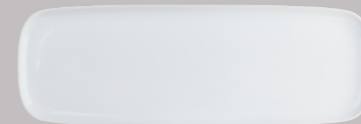

Uni Rectangular Plate
155005 Pk:(12) 37 x 13cm / 14 1/2" x 5 1/4"
Disc Price Each: £11.40