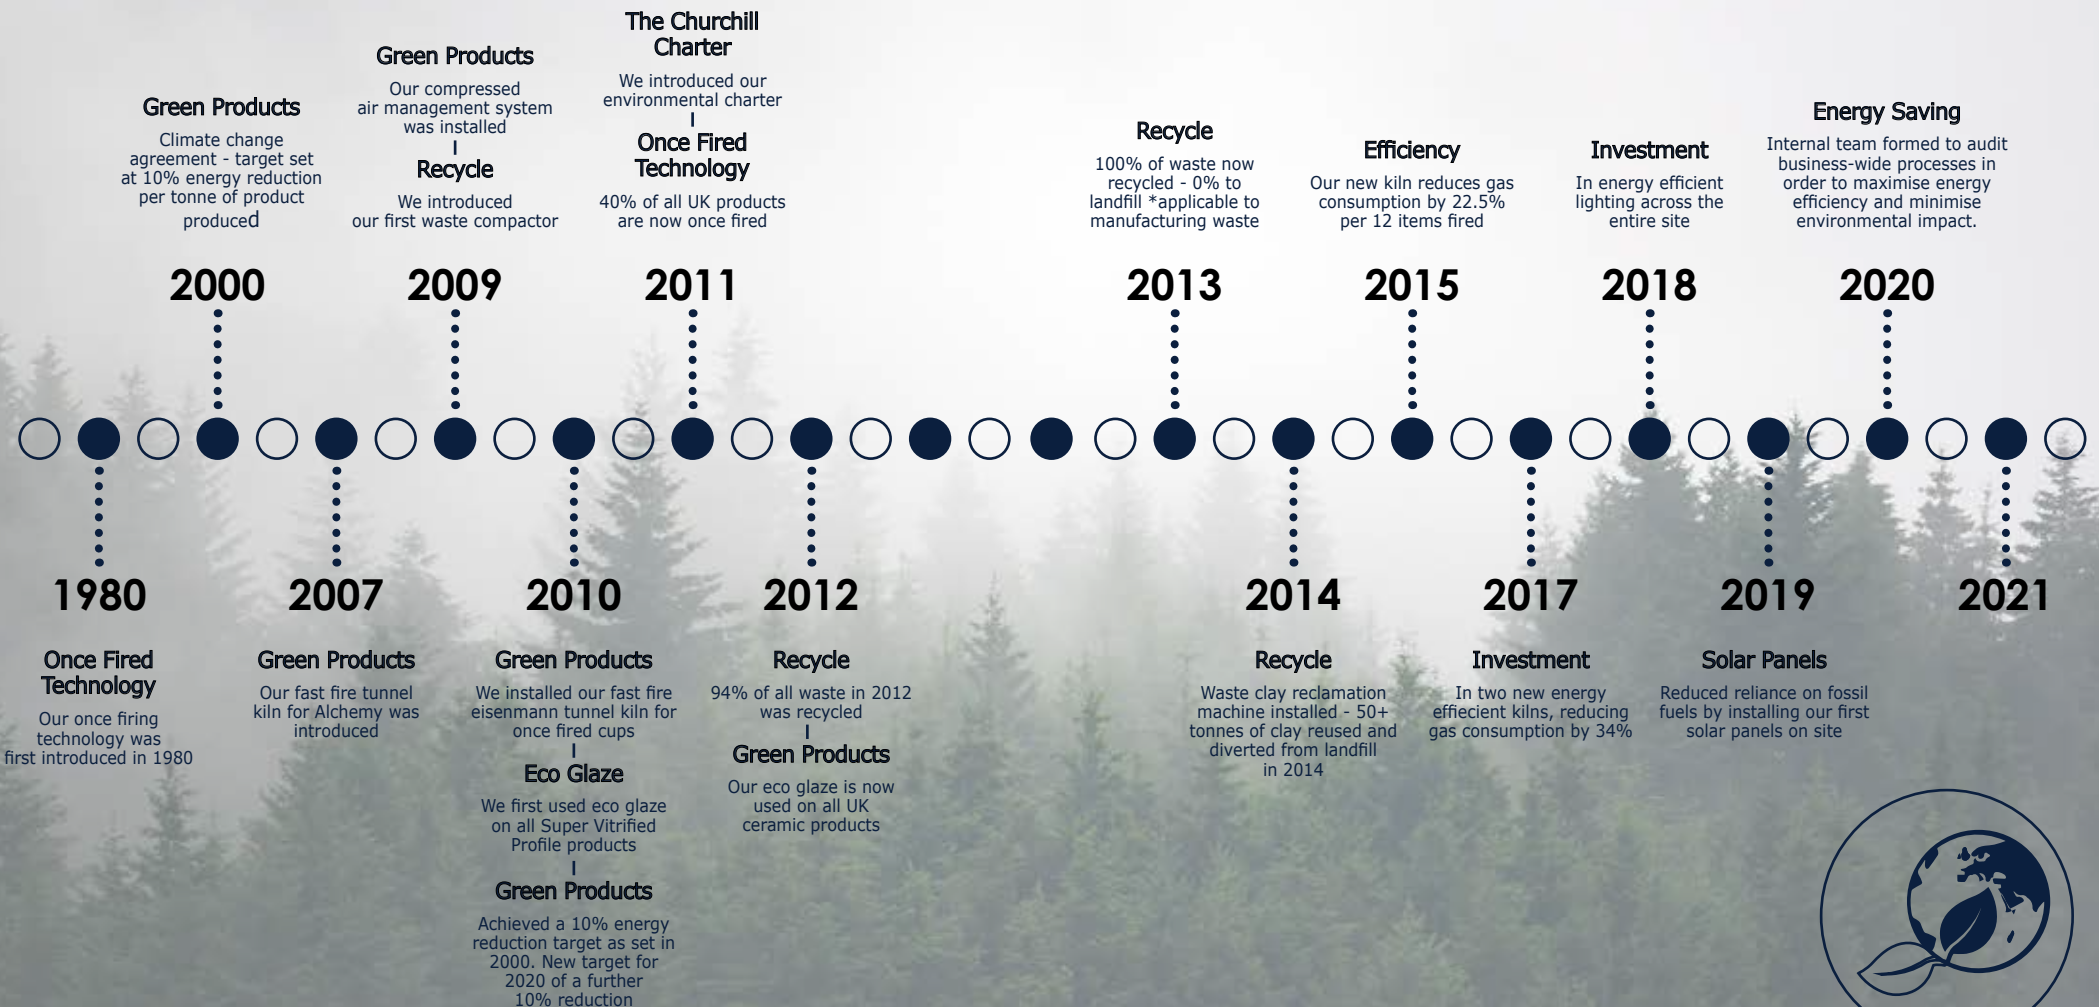

COCKTAIL SPOON
11IBIZ402 14.7cm
2.5mm
CTN QTY 12

COCKTAIL FORK
11IBIZ404 14.8cm
2.5mm
CTN QTY 12

DEMITASSE SPOON
11IBIZ307 11.3cm
2.0mm
CTN QTY 12

LONGDRINK SPOON
11IBIZ303 19cm
2.5mm
CTN QTY 12

FISH FORK
11IBIZ024 20.9cm
3.0mm
CTN QTY 12

FISH KNIFE
11IBIZ124 23.4cm
3.0mm
CTN QTY 12

CHURCHILL®

Our Environment

the steps to a more sustainable future

We give extensive consideration to the impact on the environment throughout our productions processes and ensure that the best environmental option is always adopted.